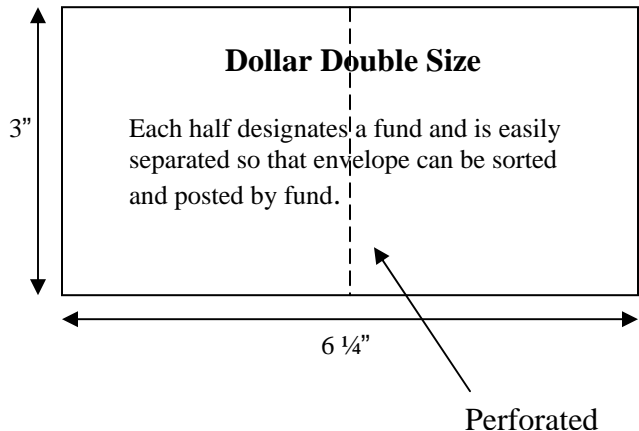

Envelope Specifications

All of Cathedral's envelopes are made from high-quality, 24 lb paper stock.

Solid Colors:
 White
 Canary (yellow)
 Blue
 Cherry
 Gray
 Ivory
 Pink
 Goldenrod
 Manilla

Border Colors:
 Blue Border
 Green Border
 Orange Border
 Yellow Border
 Purple Border
 Red Border
 Violet Border

Solid Colors:
 White
 Canary
 Blue
 Green
 Ivory
 Pink
 Goldenrod

Solid Colors:
 White
 Canary
 Blue
 Cherry
 Green
 Gray
 Manilla

Pink
 Goldenrod

Solid Colors:
 White

Record-O-Lope Size – 3” x 6 ¼” closed dimensions

Mail-O-Lope/Remittance Size – 3 1/2" x 6 3/8" closed dimensions

Envelopes with “tear off” flap (for record keeping). Meets US Postal Service mailing specifications. Can be used by itself as a returnable offering envelope. These envelopes come folded therefore printing under the flap is not possible.

Open View

Closed View – Back

Solid Colors:

White

Blue

Statement Size – 3 1/2" x 6 1/2" closed dimensions

Meets US Postal Service mailing specifications. Can be used by itself as a returnable offering envelope. These envelopes come unfolded therefore printing under the flap is possible. However, folding charges will apply.